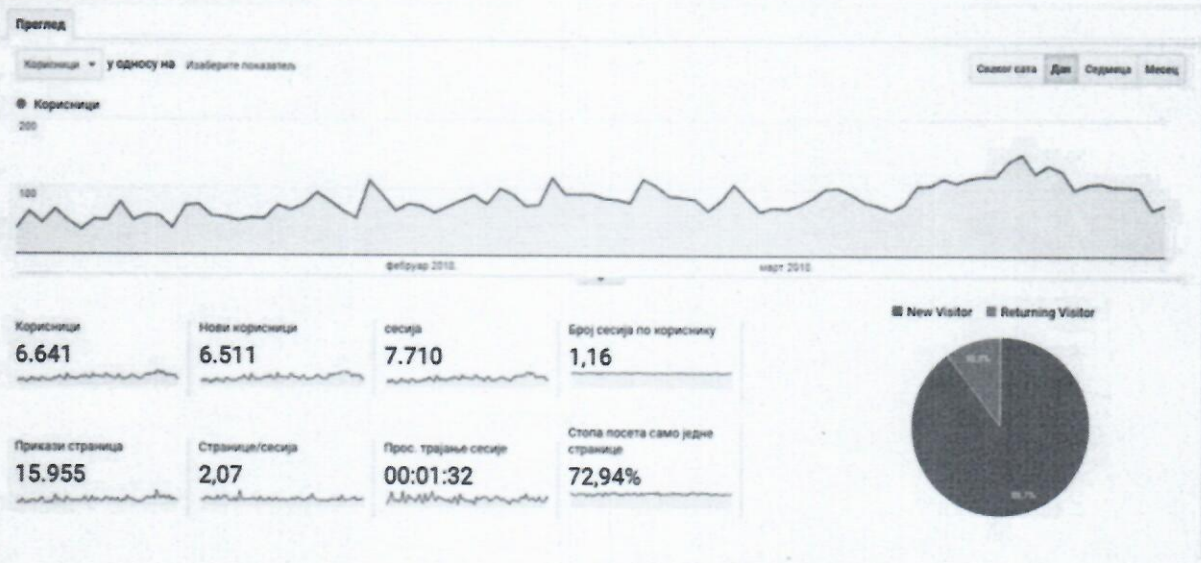

[View full report](#)

**Audience Overview**

Jul 7, 2010 - May 9, 2014

All Sessions  
100.00%

**Overview**

Sessions  
400

Sessions  
**168,494**

Users  
**127,620**

Pageviews  
**448,582**

Pages / Session  
**2.66**

Avg. Session Duration  
**00:02:14**

Bounce Rate  
**66.28%**

% New Sessions  
**75.72%**

■ New Visitor ■ Returning Visitor

Language	Sessions	% Sessions
1. en-us	90,524	53.73%
2. sr	51,702	30.68%
3. en	12,096	7.18%
4. en-gb	2,166	1.29%
5. hr	2,147	1.27%
6. sr-rs	1,469	0.87%
7. de	1,030	0.61%
8. hr-hr	937	0.56%
9. fr	880	0.52%
10. de-de	540	0.32%

2015

2016

2017

2018